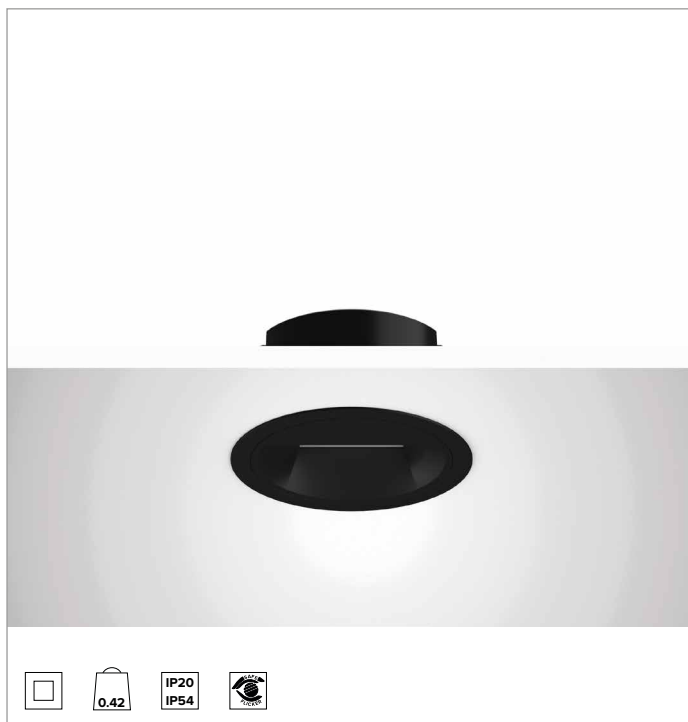

1T8441EL | CTEVO WALL WASHER 105

Recessed LED Downlight in a trim version

		3000K	H(m)	D1(m)	D2(m)	E _{max} (lx)
		Ra90	43°	76°		
Fixture Power	18W	1	0.86	1.66	972	
Source Flux	2061lm	2	1.72	3.31	243	
Fixture Flux	1166lm	3	2.58	4.97	108	
Efficacy	64lm/W	4	3.44	6.62	61	
TS1395	I _{max} =540cd/klm	I _{max}	1113cd	5	4.30	8.28 39

CCT nominal: 3000K

Lifetime (L80/B10): >50000h tq +25°C

ILLUMINOTECHNICAL CHARACTERISTICS

WW Optic: a highly reflective pre-anodised aluminium asymmetric reflector, a holographic acrylic diffuser screen and thermoplastic load-bearing elements.

Optic: WALL WASHER

Optical efficiency: 57%

Fixture flux: 1166lm

Luminous efficacy: 64lm/W

Photobiological safety: Compliant with RG1 low risk group

MECHANICAL CHARACTERISTICS

Die-cast black painted anodised aluminium heat sink. Black thermoplastic material structure and a black painted cut-off front. Silicone sealing kit for water and dust protection. Trim version with an integrated black ring.