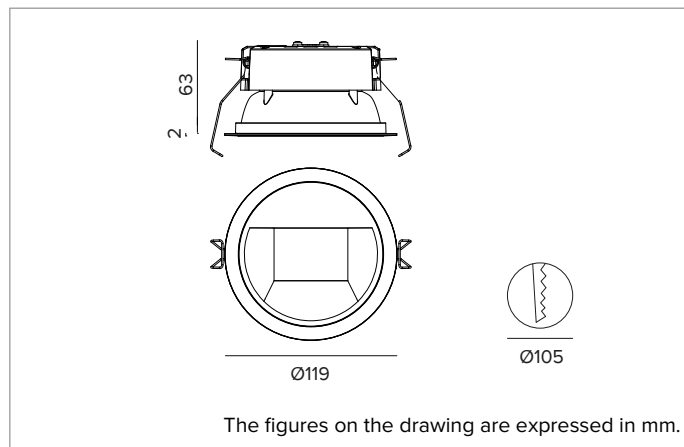

1T8441EL | CTEVO WALL WASHER 105

Recessed LED Downlight in a trim version

		3000K	H(m)	D1(m)	D2(m)	E _{max} (lx)
		Ra90	43°	76°		
Fixture Power	18W	1	0.86	1.66	972	
Source Flux	2061lm	2	1.72	3.31	243	
Fixture Flux	1166lm	3	2.58	4.97	108	
Efficacy	64lm/W	4	3.44	6.62	61	
TS1395	I _{max} =540cd/klm	I _{max}	1113cd	5	4.30	8.28 39